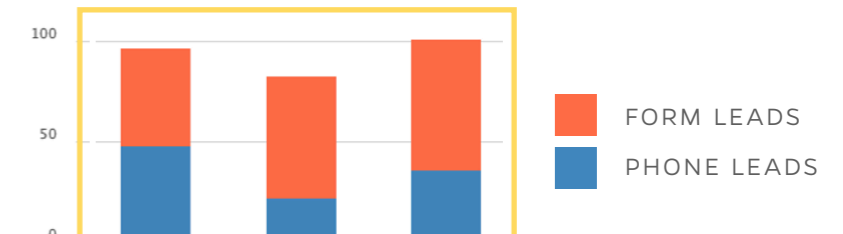

ORGANIC LEADS (by month)